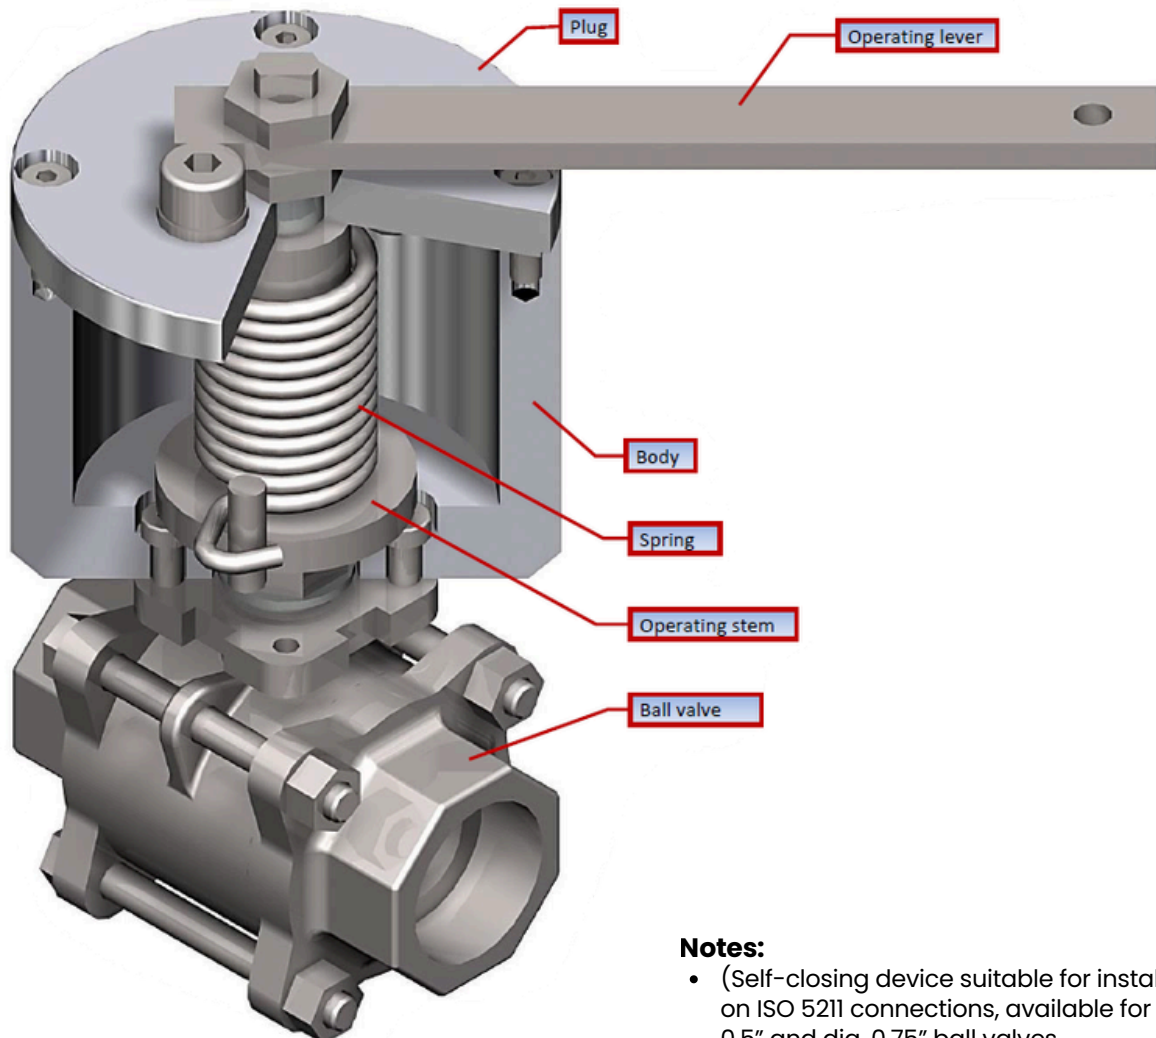

# Model 4772

## Self Closing Vacuum Breakers

**Notes:**

- (Self-closing device suitable for installation on ISO 5211 connections, available for dia. 0.5" and dia. 0.75" ball valves)